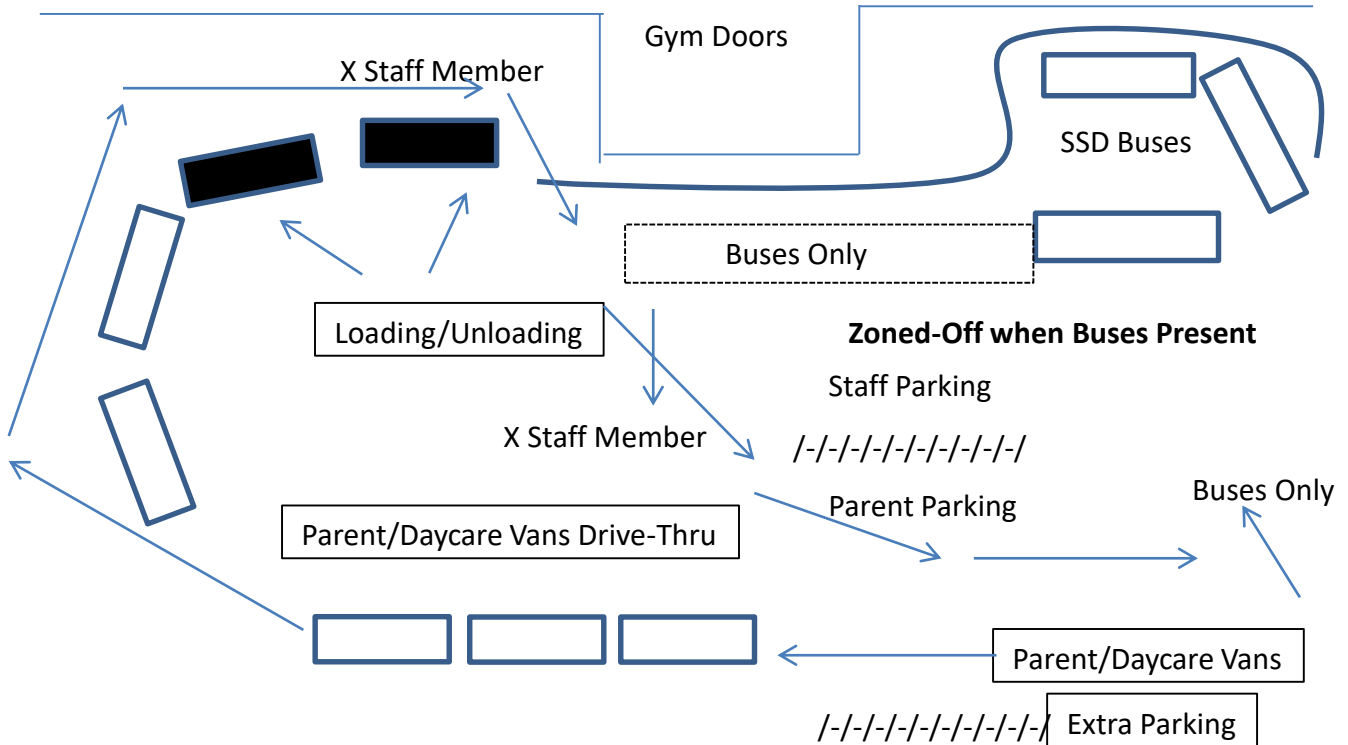

POINT ELEMENTARY PARKING

AM DROPOFF

Follow arrows around the playground and unload (8:30-8:45 am) This is for **drive-thru** drop-off. NO PARKING AND LEAVING VEHICLES. For those needing to park; refer to map and proceed to office. All others please wait in line until a staff member arrives for supervision (8:30 a.m.)

PM PICKUP

Please wait until 3:15 pm to form a drive-thru line. We will be lining cars up in 3 lanes for the first loading of children. If you are the first car in either one of these three lanes, pull all the way up to the cone. Car lanes will be dismissed after the busses leave. After the initial loading and departure of cars, we will return to our parent pickup (PPU) process of using 1 lane.